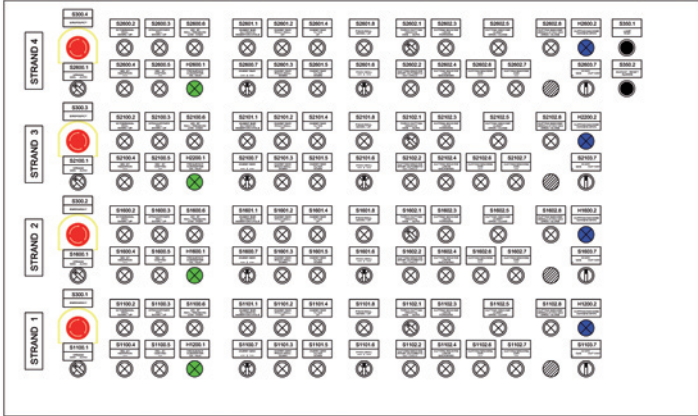

I pulpiti HMI-CEA sono collegati ai PC tramite prolungher e/o convertitori di monitor, mouse e tastiera in modo da dislocare le consolle lontane dagli armadi climatizzati dove sono installati i PC.

A seconda delle richieste del cliente, sulle cassette si possono incassare dei pannelli operatori touch screen laddove l'ambiente di installazione lo permette.

The HMI-CEA panels are connected to the PCs by aid of extensions and/or monitor converters, mouse and keyboard allowing to locate the consoles far from the conditioned cabinets where the PCs are installed. According to the customer's requirements, the cases may house the touch screen operator panels, where the installation environment allows it. Pushbuttons, selectors, manipulators, lamps etc. are of sturdy industrial type suitable also to those operators who wear protective gloves.