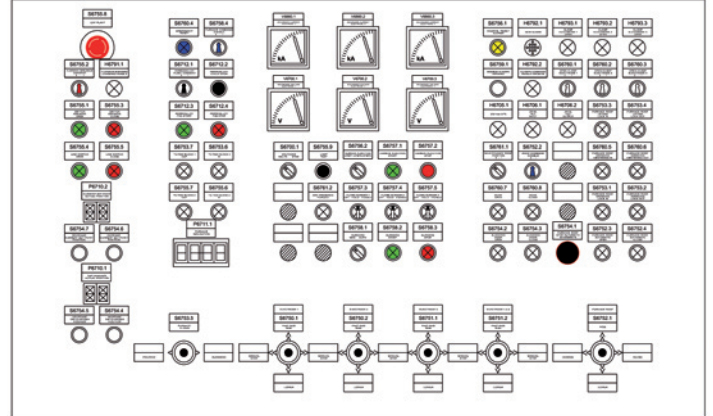

I pulpiti HMI-CEA sono collegati ai PC tramite prolungher e/o convertitori di monitor, mouse e tastiera in modo da dislocare le consolle lontane dagli armadi climatizzati dove sono installati i PC.

A seconda delle richieste del cliente, sulle cassette si possono incassare dei pannelli operatori touch screen laddove l'ambiente di installazione lo permette.

Pulsanti, selettori, manipolatori, lampade etc. sono di robusta tipologia industriale adatta anche agli operatori che indossano guanti di protezione.

LCP cases and CDK command and remote control desk

The panels and the remote control desks are designed for the ultimate operative functionality from the plant operators' side. The doors are made of stainless steel and the components are sturdy and completely originated from standard commerce. Inside, the panels are complete with remote PLC which collect all the controls, in this way the connection occurs through the only PROFIBUS cable to the main PLC, plus the feedings.

The HMI-CEA panels are connected to the PCs by aid of extensions and/or monitor converters, mouse and keyboard allowing to locate the consoles far from the conditioned cabinets where the PCs are installed. According to the customer's requirements, the cases may house the touch screen operator panels, where the installation environment allows it. Pushbuttons, selectors, manipulators, lamps etc. are of sturdy industrial type suitable also to those operators who wear protective gloves.